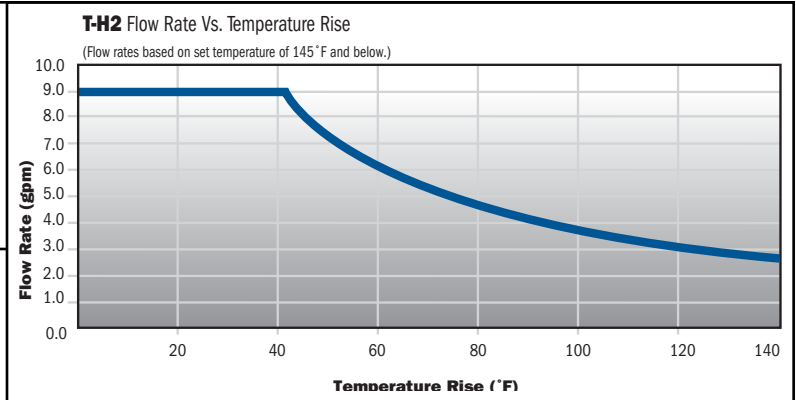

Features:

- PVC venting can be used in all applications
- Up to 16 different temperature settings without a remote
- Built-in temperature and error code display
- CSA certified software
- AFR (Air Fuel Ratio Sensor)

Optional Accessories:

- Pipe cover (TH-PC02)
- Remote (TM-RE30)
- Neutralizer (TH-NT01)
- Isolation Valves (TK-IV01)
- PVC Intake Adaptor (TH-PA02)
  -Use for a clean installation.
- Concentric Termination (TH-CVPVC33)
  -Use for a clean installation.
  -Only one wall penetration required.