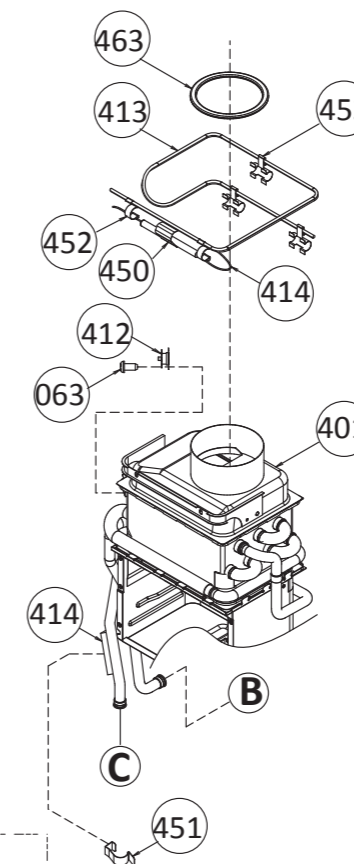

Water way assembly

Item #	Part #		Description
	110 model	T-Kjr2 model	
401	100074346 100074350	EK418 EK426	Heat exchanger assembly for 110 Indoor for 110 Outdoor
402	100074351	EK427	Flow adjustment valve/Flow sensor for 110
404	100074377	EKK1U	Water inlet
405	100074381	EKK2B	Inlet drain plug
406	100074382	EKK2C	Inlet water filter
407	100074398	EKK4J	Inlet thermistor for 110
408	100074402	EKK55	Outlet thermistor for 110
409	100074378	EKK1V	Water outlet
410	100074383	EKK2E	Outlet drain plug
412	100074412	EM212	Hi-Limit switch for 110
413	100074334	EK333	Overheat-cut-off fuse
414	100074384	EKK2R	Heater
415	100074263	EKK2P	Inlet heater
450	100074273	EKK27	Pipe heater fixing plate
451	100074310	EK031	Heater fixing plate 16
452	100074251	EKK26	Fuse fixing plate 18
453	100074331	EK029	Fuse fixing plate 14
454	100076303	EZM04	O-ring P4 FKM
455	100076305	EZM06	O-ring P6 FKM
456	100076306	EZM14	O-ring P14 FKM
457	100076307	EZM15	O-ring P15 FKM
458	100076308	EZM16	O-ring P16 FKM
460	100074290	EKK24	Fastener "14-22"
461	100074410	EM192	Fastener "16A"
463	100074250	EKN50	Silicon ring for 110 Indoor

Item #	Part #		Description
	110 model	T-Kjr2 model	
701	100074348	EK420	Computer board for 110 model
702	100074366	EKH09	Transformer
703	100074352	EK428	Surge box
704	100074601 100074406	EK146 EKK5M	AC120V wire for Indoor models AC120V wire for 110 Outdoor
705	100074339	EK408	Transformer wire for 110 model
706	100074326	EKK4V	AC120V Power ON-OFF switch
707	100074338	EK407	Switch wire for 110 model
708	100074391	EKK3K	Gas valve wire for 110
709	100074355	EK431	Flame rod wire for 110 model
710	100074393 100074394	EKK3R EKK40	EH-IG wire for 110 Indoor EH-IG wire with freeze protection thermostat for 110 Outdoor
711	100074237	EKN74	Igniter
712	100074224	EKK2M	High voltage igniter cable
713	100074369	EKJ59	Freeze protection thermostat for 110 Indoor
714	100074404	EKK58	Proportional gas valve wire for 110
719	100074396	EKK49	Computer board cover for 110
720	N/A	EK148	Rubber grommet for Indoor model
721	N/A	EW022	Cable strap for Indoor model
722	100112183	TK-RE02	Temperature remote controller for 110