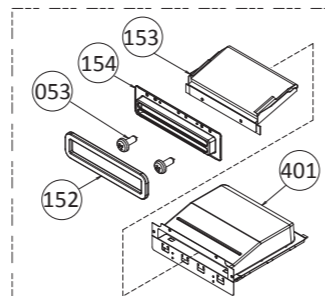

Burner assembly

Exhaust section for 110 Outdoor