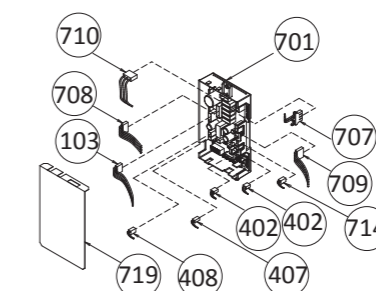

Computer board assembly