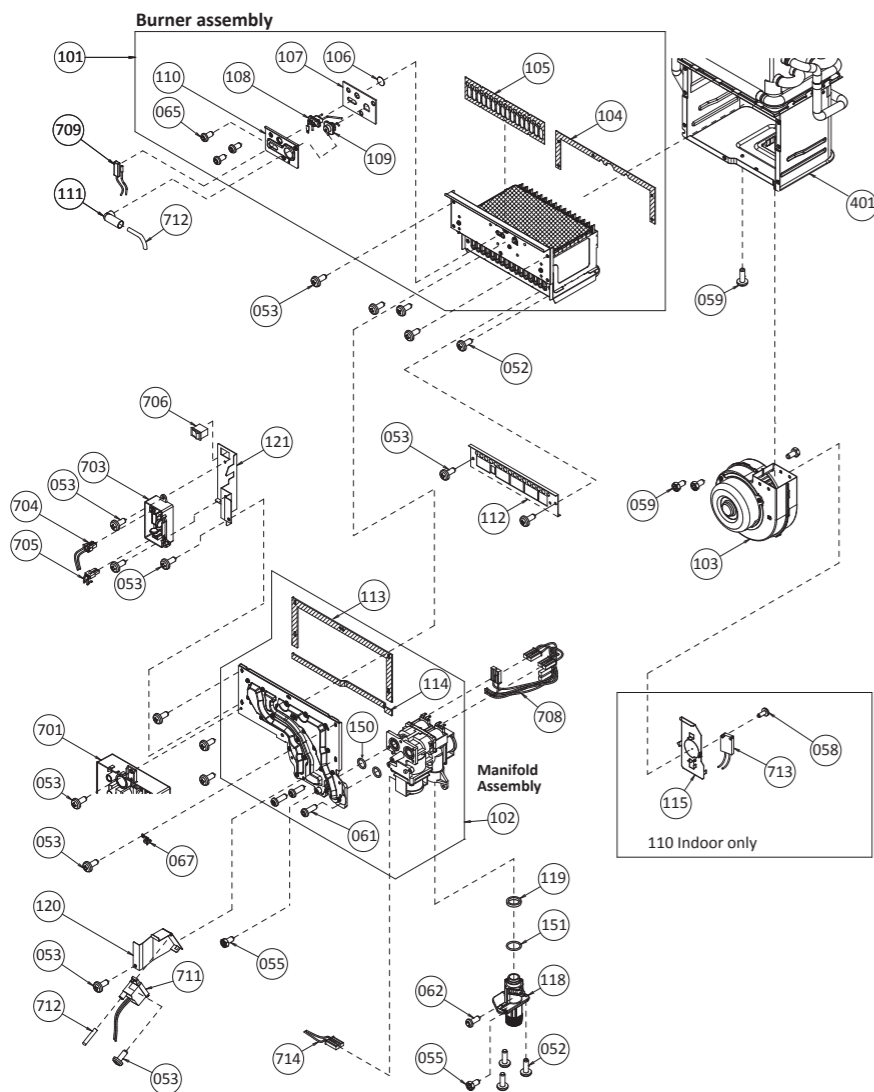

Burner assembly

Item #	Part #		Description
	110 model	T-Kjr2 model	
101	100074345	EK417	Burner assembly for 110
102	100074353 100074349	EK429 EK421	Manifold with gas valve assembly LP for 110 Manifold with gas valve assembly NA for 110
103	100074531	EX02E	Fan motor for 110
104	100074525	EX00V	Burner holder gasket for 110
105	100074216	EKK2X	Burner gasket
106	100074218	EKK2V	Burner window
107	100074219	EKK2W	Rod holder gasket
108	100074523	EX00R	Flame rod for 110
109	100074556	EX00S	Igniter rod for 110
110	100074524	EX00U	Rod holder for 110
111	100074223	EKN61	Rod cap
112	100074354	EK430	Burner damper for 110
113	100074229	EKK2Y	Manifold gasket A
114	100074230	EKK2K	Manifold gasket B
115	100074344	EK416	Fan damper for 110 Indoor
118	100074235	EKK1E	Gas inlet
119	100074234	EKK2Z	Gas inlet ring
120	100074236	EKK1B	Igniter plate
121	100074397	EKK4H	Surge box plate for 110
150	100074533	EZP18	O-ring P18 NBR (Black)
151	100074242	EK042	O-ring P20 NBR (Black)
152	100074553	EK442	Silicon ring for 110 Outdoor
153	100074400	EKK53	Rain protection plate in Exhaust chamber for 110 Outdoor
154	100074403	EKK56	Exhaust port