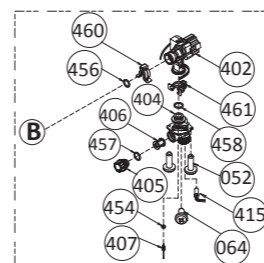

Water inlet section