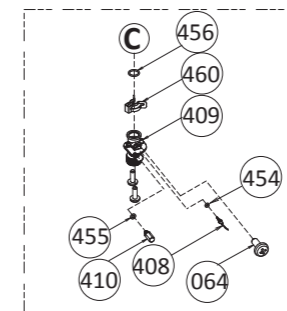

Water outlet section