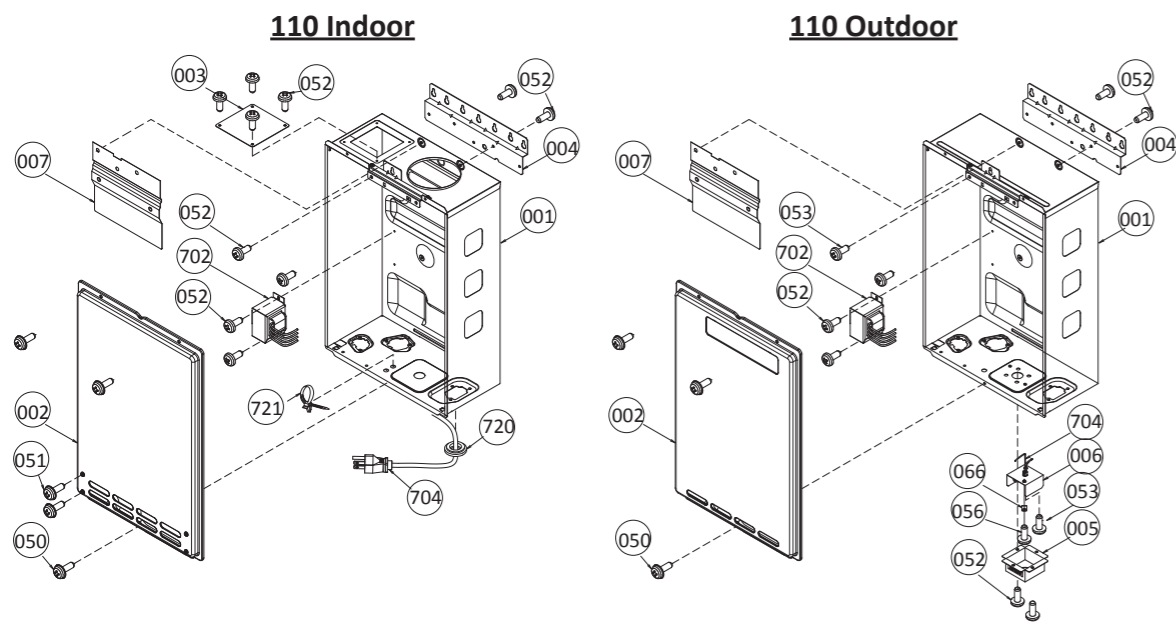

E. Components diagram / Parts list

Case assembly

Item #	Part #		Description
	110 model	T-Kjr2 model	
001	100074343 100074356	EK415 EK432	Case assembly for 110 Indoor for 110 Outdoor
002	100074347 100074357	EK419 EK433	Front cover for 110 Indoor for 110 Outdoor
003	100074602	EK401	Air blockage plate for 110 Indoor
004	100074368	EKJ09	Bracket
005	100074199	EKJ64	Junction box
006	100074313	EKJ66	Junction box inner plate
007	100074522	EX00M	Back guard panel for 110 model
050	100074210	EW000	Truss screw M4x12 (W/Washer) SUS410
051	100074509	EW001	Truss screw M4x10 (W/Washer)
052	100074211	EW002	Truss screw M4x10 (Coated) SUS3
053	100074245	EW003	Truss screw M4x10 SUS
054	100074510	EW004	Hex head screw M4x12 (W/Washer) SUS3
055	100074248	EW005	Hex head screw M4x8 FEZN
056	100074555	EX014	Truss screw M4x10
058	100074511	EW008	Pan head screw M3x10 SUS
059	100074246	EW00H	Pan screw M4x12 (W/Washer)
061	100074385	EKK31	Tap tight screw M4x12 FEZN
062	100074247	EW006	Pan screw M4x10
063	100074272	EW00A	Pan head screw M3x6 SUS3
064	100074512	EW009	Truss head screw M4x6 SUS3
065	100074244	EW00D	Pan screw M4x8 MFZN
066	100074328	EC00X	Nylon clamp
067	100074233	EM167	Wire clamp 60